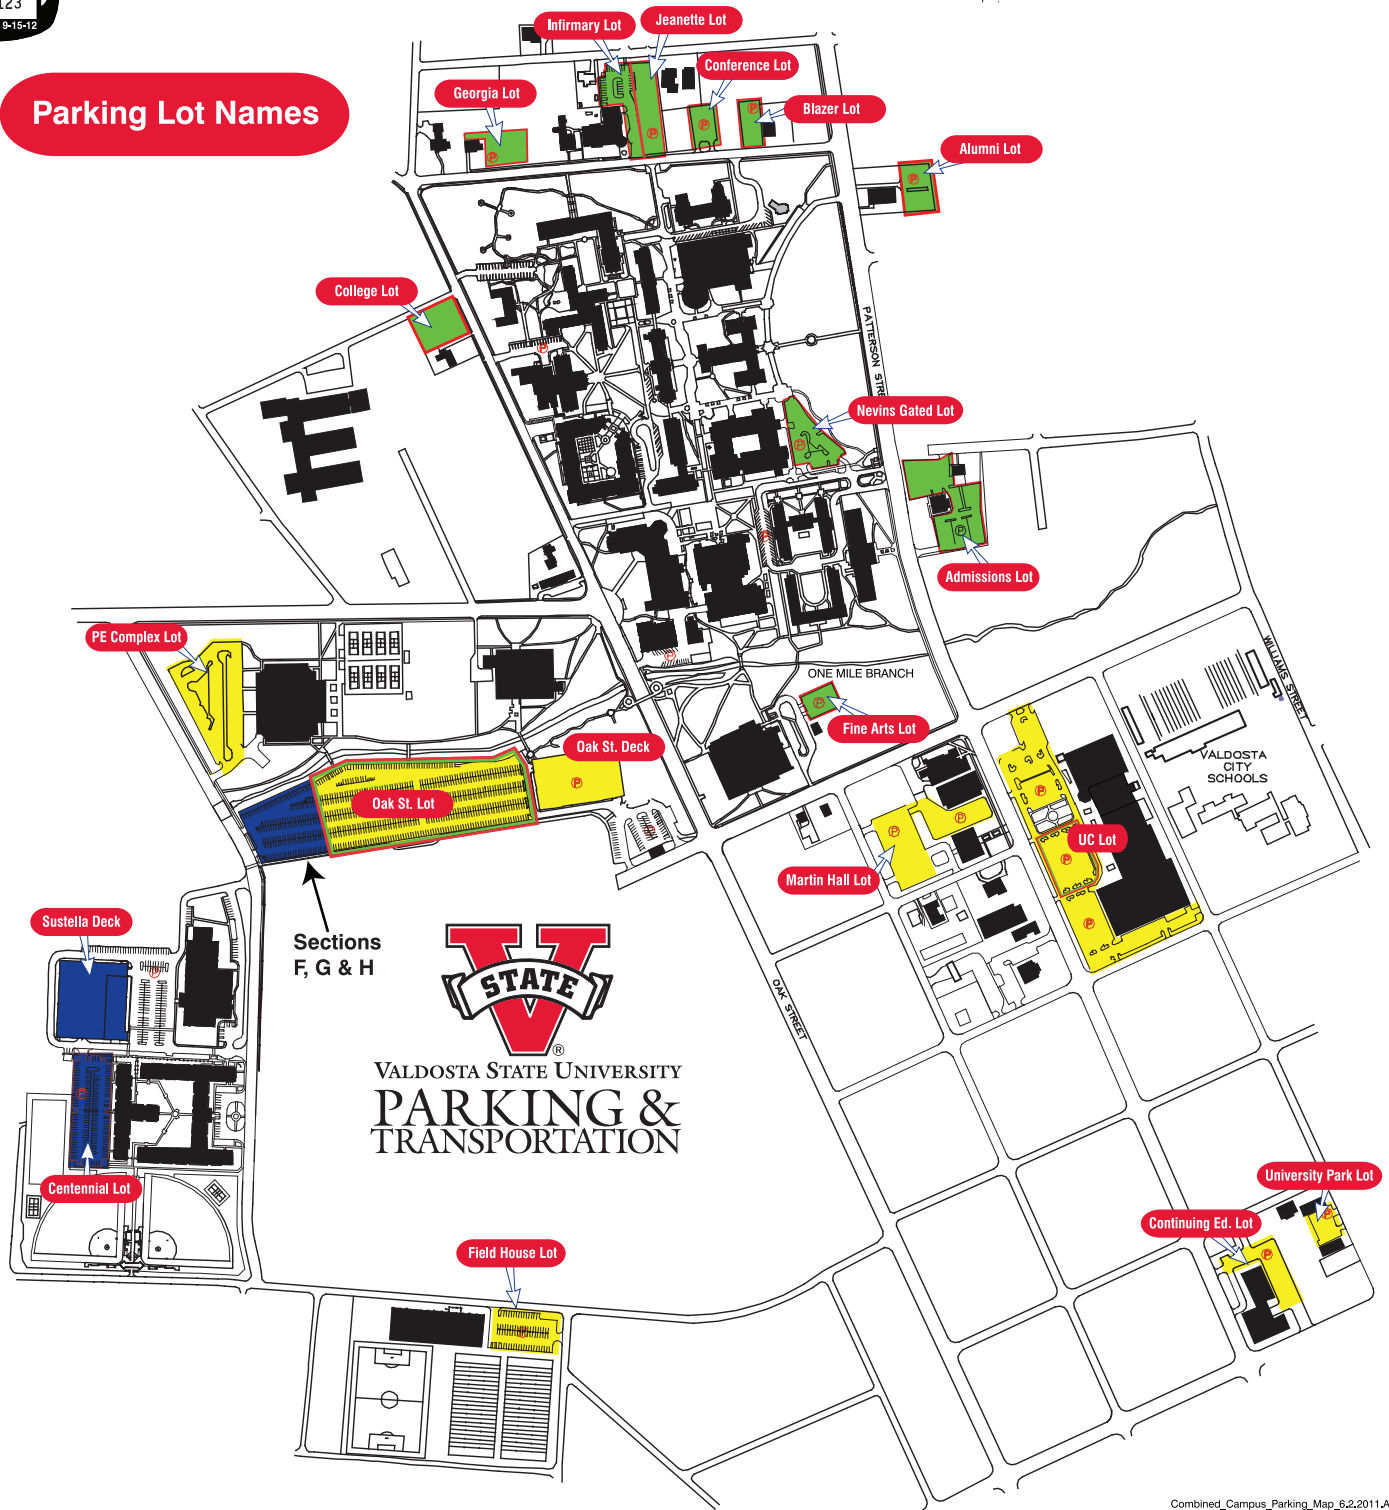

Campus Parking Map

Employee Parking

Resident Overnight Parking

Commuter Student Parking

Parking Lot Names

VALDOSTA STATE UNIVERSITY
PARKING & TRANSPORTATION